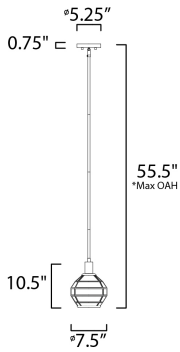

PRODUCT DESCRIPTION

A return of Bound Glass lighting, Heirloom features a classic globe shape with rectilinear clear glass panels finished in two-tone Black and Burnished Brass. The wall mounts are made of brass and aluminum which makes them suitable for outdoors as well as indoors.

*max overall height

MEASUREMENTS

- DIMENSION : 7.5" L x 7.5" W x 10.5" H
- MAX OAH : 55.5" OAH
- CANOPY : 5.125" W x 0.75" H x 5.125" L
- HANGING WEIGHT : 3.75 lb

LAMPING

- INPUT VOLTAGE : 120V
- BULB : 1 x 60W Incandescent E26 Medium , 60W Total
- BULB INCLUDED : (Not Included)
- DIMMABLE : Yes